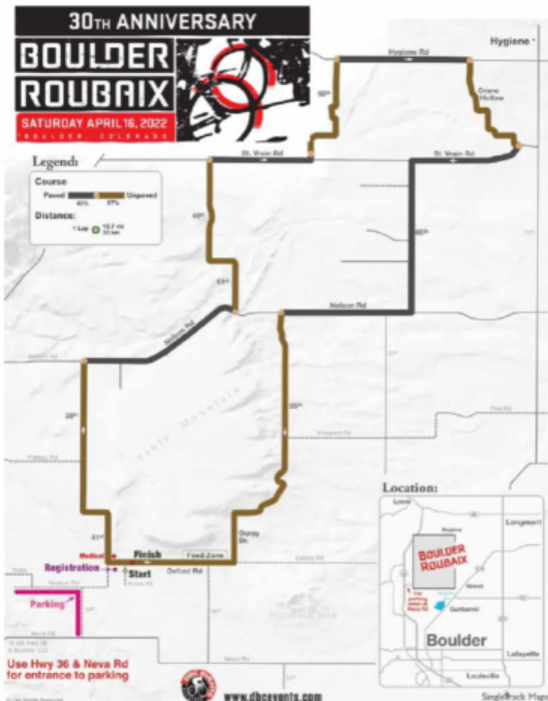

30TH ANNIVERSARY

BOULDER ROUBAIX

SATURDAY APRIL 16, 2022

BOULDER CELEBRATE

Legend:

Course

Paved 40% Unpaved 60%

Distance:

1 Lap 107 mi
20 km

Location:

Use Hwy 36 & Neva Rd for entrance to parking

www.dbcevents.com

SingleTrack Maps