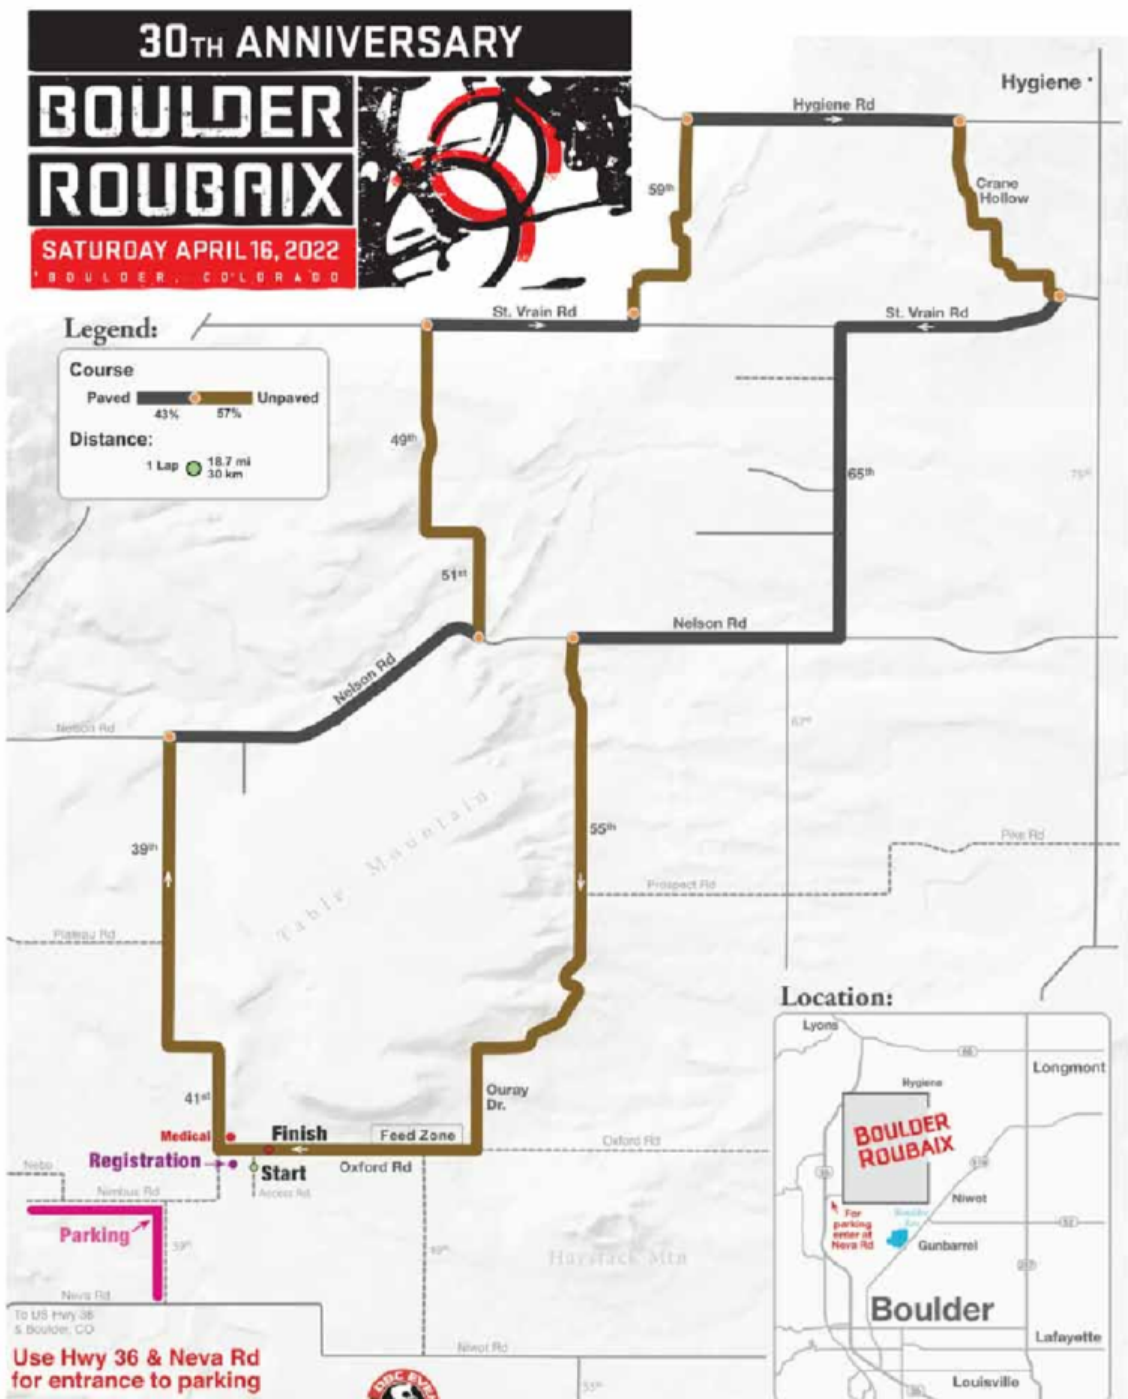

30TH ANNIVERSARY

BOULDER ROUBAIX

SATURDAY APRIL 16, 2022

BOULDER, COLORADO

Legend:

Course

Paved 43% Unpaved 57%

Distance:

1 Lap 18.7 mi / 30 km

Location:

Use Hwy 36 & Neva Rd for entrance to parking

www.dbcevents.com