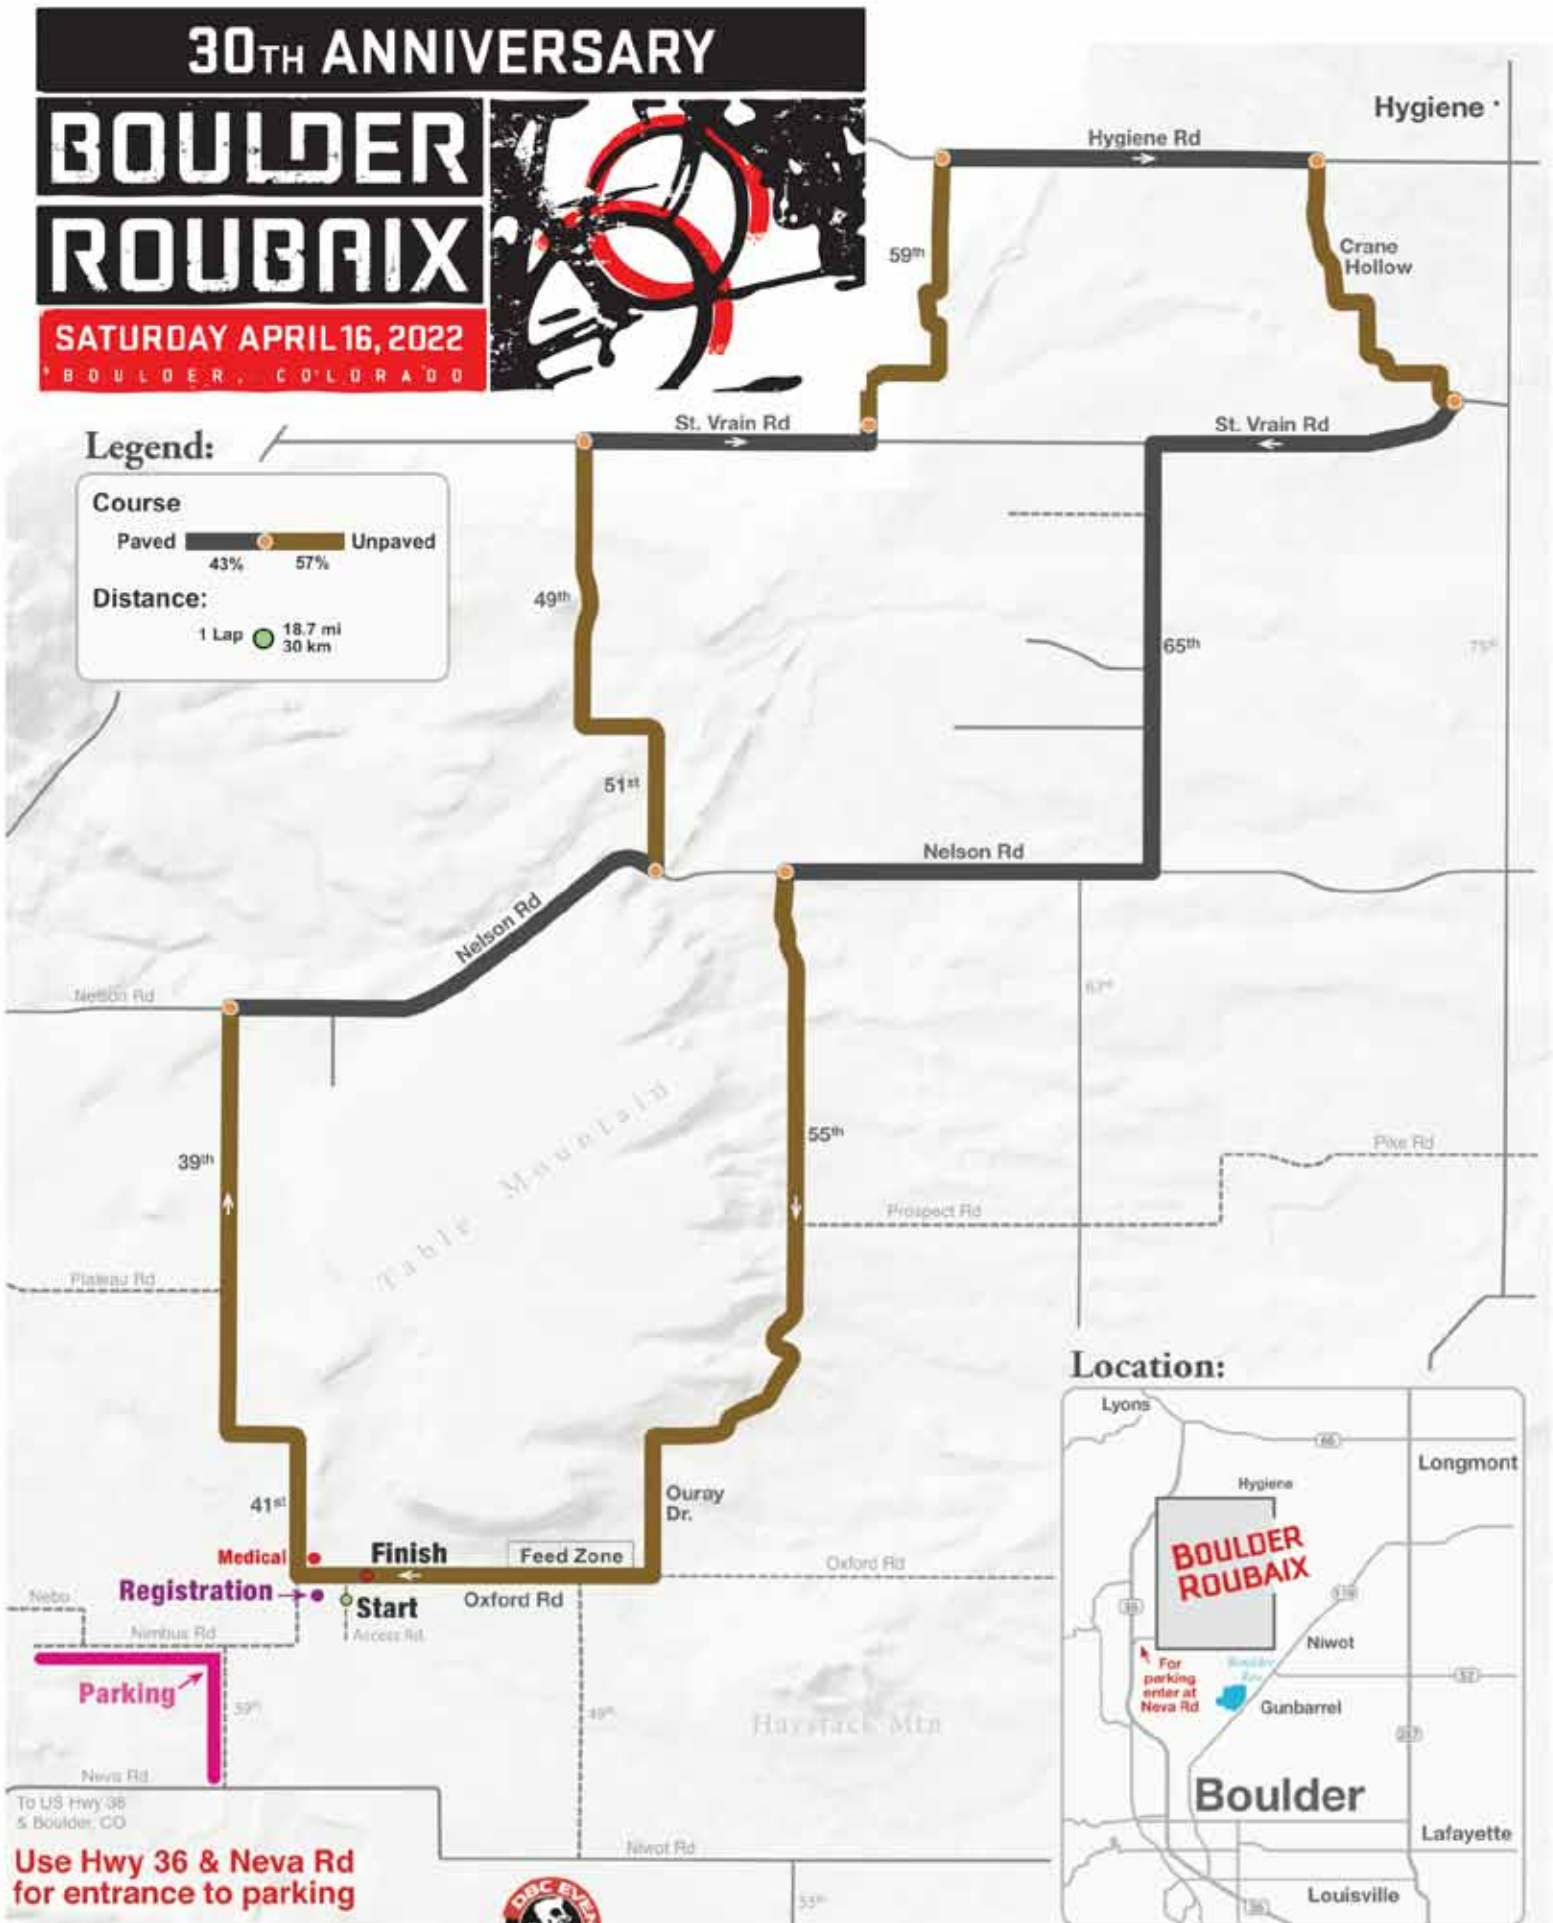

# BOULDER ROUBAIX

SATURDAY APRIL 16, 2022

BOULDER, COLORADO

## Legend:

### Distance:

1 Lap 18.7 mi / 30 km

## Location:

Use Hwy 36 & Neva Rd for entrance to parking

[www.dbcevents.com](http://www.dbcevents.com)